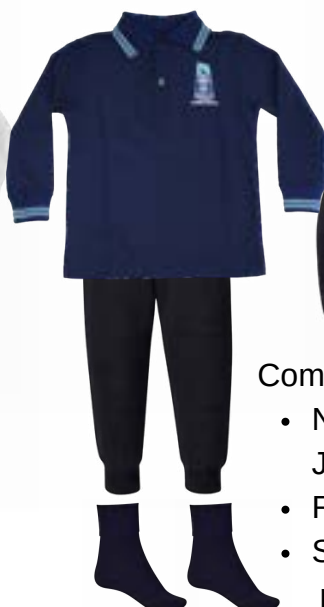

GIRLS SPORT UNIFORM

- White Polo (L/S or S/S)
- Navy Polo (L/S or S/S)
- Navy Track Pant
- Navy Track Pant
- White Ankle Socks
- Navy Ankle Socks